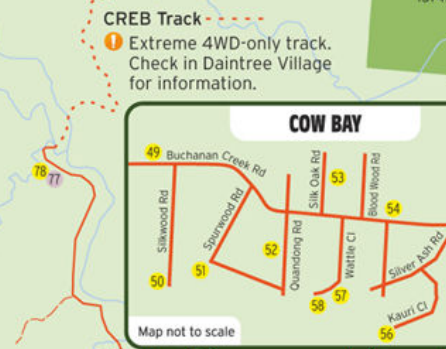

TOURS & ATTRACTIONS

- 2 Paddle Trek Kayak Adventures 4098 0062
- 5 D'Arcy of Daintree 4WD Tours 0402 849 249
- 6 Snake House 4098 0043
- 10 Cape Trib Farm Exotic Fruit Tasting 4098 0042
- 11 The Bat House 4098 0083
- 14 Ocean Safari Reef Experience 4098 0006
- 20 Jungle Surfing Canopy Tours 4098 0043
- 24 Cape Trib Horse Ride 4098 9004
- 25 Mason's Swimming Hole 4098 0070
- 29 Cape Trib Wilderness Cruises 0457 731 000
- 32 Jungle Bugs and Butterflies 4098 9045
- 37 Daintree Tea 4098 9139
- 60 Solar Whisper 4098 7131
- 61 Dan Irb's Mangrove Adventures 4090 7017
- 62 Daintree River Fishing & Photo Tours 4098 6111
- 63 Crocodile Express 4098 6120
- 64 Daintree River Cruise Centre 4098 6115
- 66 Daintree Eco Lodge & Spa 4098 6100
- 70 Daintree Tourist Information Centre 4098 6120
- 74 Crocodile Express 4098 6120
- 75 Daintree Boatman Nature Tours 0417 651 929
- 77 Tranquility Falls Walk 4098 6000
- 80 Hook-a-Barra Fishing Adventures 4098 7117
- 85 Wildlife Habitat 4099 3235
- 87 Reef Coast Kayaking 0423 603 667
- 89 Daintree Discovery Centre 4098 9171

WHERE THE RAINFOREST MEETS THE REEF

Symbol Key

- Fuel
- Lookout points
- RACQ
- Pharmacy
- Telephone
- BBO
- Walking Trails
- Boat Ramp
- ATM
- Toilets
- Airstrip
- Wet Tropics Information Centre
- Medical Clinic

Member Products

- Accommodation
- Tours & Attractions
- Food & Drinks
- Camping
- Shopping

Driving Times

Cairns to Port Douglas	1 hr	66 km
Cairns to Daintree Village	1 hr 30 mins	110 km
Cairns to Daintree Ferry	1 hr 30 mins	110 km
Cairns to Cow Bay	1 hr 50 mins	115 km
Cairns to Diwan	2 hrs	121 km
Cairns to Cape Tribulation	2 hrs 30 mins	154 km

Mobile phone coverage can be variable and GPS unreliable.