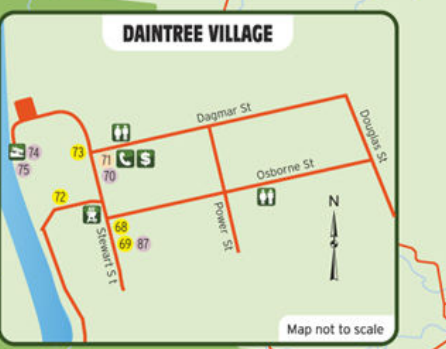

TOURS & ATTRACTIONS

- 2 Paddle Trek Kayak Adventures 4098 0062
- 5 D'Arcy of Daintree 4WD Tours 0402 849 249
- 6 Snake House 4098 0043
- 10 Cape Trib Farm Exotic Fruit Tasting 4098 0042
- 11 The Bat House 4098 0083
- 14 Ocean Safari Reef Experience 4098 0006
- 20 Jungle Surfing Canopy Tours 4098 0043
- 24 Cape Trib Horse Ride 4098 9004
- 25 Mason's Swimming Hole 4098 0070
- 29 Cape Trib Wilderness Cruises 0457 731 000
- 32 Jungle Bugs and Butterflies 4098 9045
- 37 Daintree Tea 4098 9139
- 60 Solar Whisper 4098 7131
- 61 Dan Irb's Mangrove Adventures 4090 7017
- 62 Daintree River Fishing & Photo Tours 4098 6111
- 63 Crocodile Express 4098 6120
- 64 Daintree River Cruise Centre 4098 6115
- 66 Daintree Eco Lodge & Spa 4098 6100
- 70 Daintree Tourist Information Centre 4098 6120
- 74 Crocodile Express 4098 6120
- 75 Daintree Boatman Nature Tours 0417 651 929
- 77 Tranquility Falls Walk 4098 6000
- 80 Hook-a-Barra Fishing Adventures 4098 7117
- 85 Wildlife Habitat 4099 3235
- 87 Reef Coast Kayaking 0423 603 667
- 89 Daintree Discovery Centre 4098 9171

WHERE THE RAINFOREST MEETS THE REEF

Symbol Key

- Fuel
- Lookout points
- RACQ
- Pharmacy
- Telephone
- BBO
- Walking Trails
- Boat Ramp
- ATM
- Toilets
- Airstrip
- Wet Tropics Information Centre
- Medical Clinic

Member Products

- Accommodation
- Tours & Attractions
- Food & Drinks
- Camping
- Shopping

Driving Times

Cairns to Port Douglas	1 hr	66 km
Cairns to Daintree Village	1 hr 30 mins	110 km
Cairns to Daintree Ferry	1 hr 30 mins	110 km
Cairns to Cow Bay	1 hr 50 mins	115 km
Cairns to Diwan	2 hrs	121 km
Cairns to Cape Tribulation	2 hrs 30 mins	154 km

Mobile phone coverage can be variable and GPS unreliable.